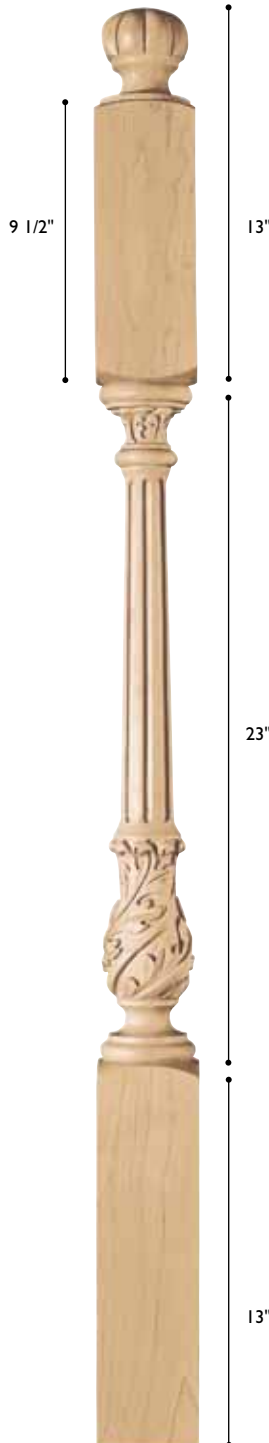

NWL-AF3 Newel Acanthus
Fluted Large
49" h
Top: 3 1/2" sq.
Bottom: 3 1/2" sq.