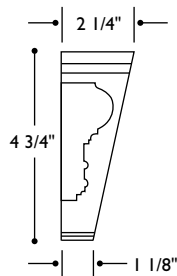

5"

**ARC-PL2** Arch Plain Link  
25" (id) 35" (od) x 17 1/2" h

**ARC-PL3** Arch Plain Link  
37" (id) 47" (od) x 23 1/2" h

**ARC-PL4** Arch Plain Link  
49" (id) 59" (od) x 29 1/2" h

**ARC-PL5** Arch Plain Link  
61" (id) 71" (od) x 35 1/2" h

5"

**PLI-PB5** Plinth Block  
5 1/4" w x 1 1/2" d x 10 1/2" h  
2 5/8" at deepest point

**MLD-LC5**  
See pg. 02.8

**ARX-OL3** Arch Oval Link  
37" (id) 43" (od) x 1 1/2" h

3"

**ARX-PL3** Arch Plain Link  
37" (id) 43" (od) x 2 1/8" h

3"

**ARX-PL2** Arch Plain Link  
25" (id) 31" (od) x 1 1/4" h  
Shown with KEY-SO3  
Sold Separately

3"

**MLD-LC3**  
See pg. 02.6

**PLI-PB3** Plinth Block  
3 1/4" w x 1 1/2" x 8 1/2" h

**MLD-LB3** Molding Link Base  
8" w x 1 1/4" thick (6" repeat)

ARCHES & KEYS  
CROWNS

**KEY-CB3**

Key Classic Butt Small

Top: 4 3/4" w  
Sides: 1 3/4" d  
Bottom: 2 5/8" w  
Sides: 1 3/16" d

**MLD-LC3**

See pg. 02.6

**KEY-SO3**

Key Shell Small