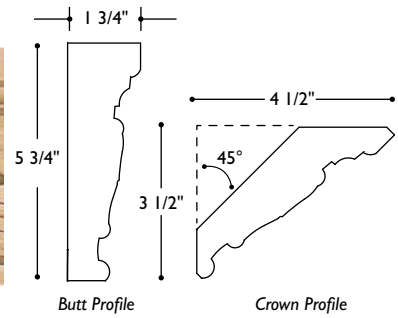

**MLD-VB6** Molding Villa Leaf Butt 8' long  
5 3/4" w x 1 3/4" thick (8" repeat)

**MLD-VC6** Molding Villa Leaf Crown  
8' long

**MLD-VB9** Molding Villa Leaf Butt 8' long  
9 7/8" w x 1 3/4" thick (12" repeat)