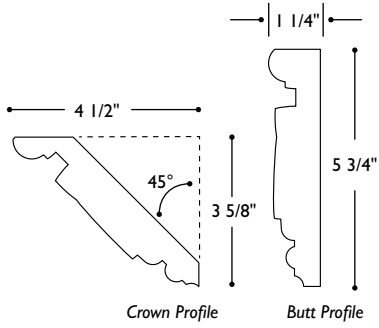

**MLDC-BR6** Molding Beresford Crown  
8' long

**MLDB-CAM-6** Molding Cambria Butt 8' long  
5 3/4" w x 1 1/4" thick (4" repeat)

**MLDC-CAM-6** Molding Cambria Crown  
8' long

HEARST  
CASTLE  
COLLECTION