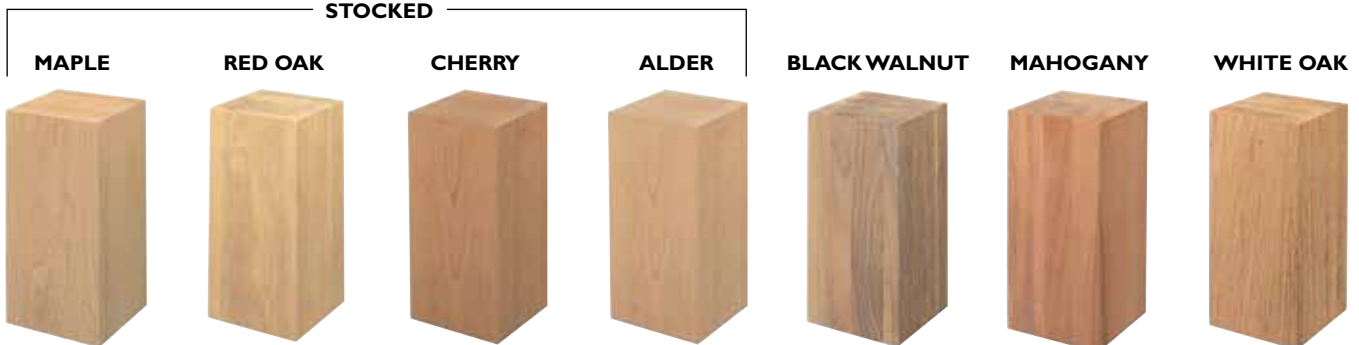

STOCKED

All of the Images, Designs, Logos and Products displayed in this Catalog are original proprietary works registered and owned by The Enkeboll Company dba Enkeboll Designs, or its Licensors, and protected under the U.S. Copyright Act and Trademark Act and related laws from unauthorized use, copying, distribution, sale, and display.

Copyright ©1996-2014 The Enkeboll Company dba Enkeboll Designs. All rights reserved. Enkeboll.com®

HEARST
CASTLE
COLLECTION®

Products manufactured under license from Hearst Castle®/California State Parks.

Cover veneer provided by:
BACON VENEER
6951 High Grove Blvd.,
Burr Ridge, IL 60527
312-623-5533
www.baconveneer.com