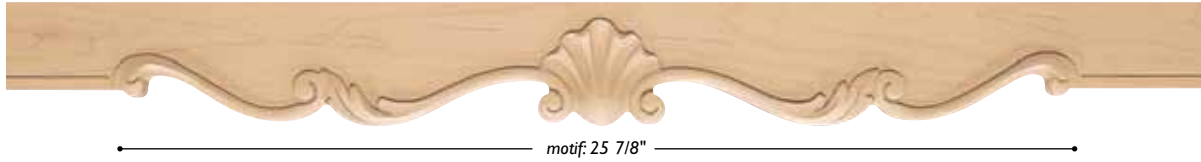

APR-SA3 Apron Shell
1 1/4" d x 3 1/2" w at center
2 1/2" w at ends x 86" long
Motif: 25 7/8" long