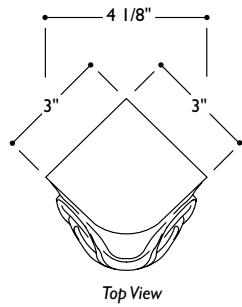

LEG-ARN-CR-XXXX
Leg Art Nouveau Corner
7" h x 3 7/8" w x 3 7/8" d

*Special order item. Contact customer service.