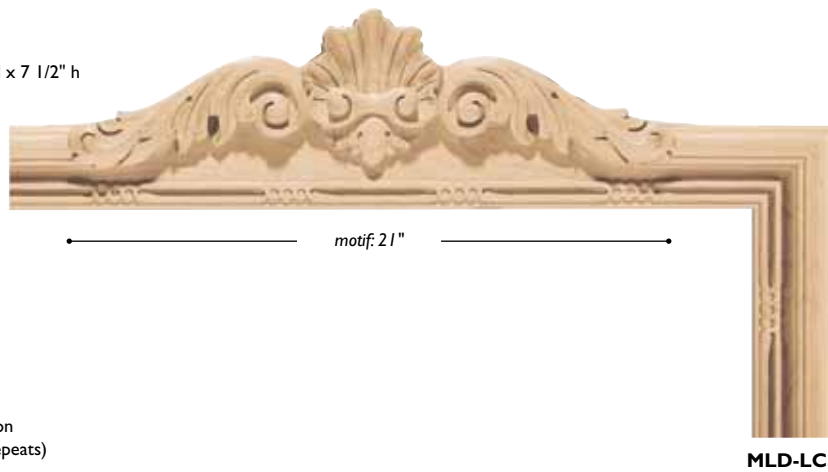

Small - 84" long

Motif: 21" long x 2 1/2" d x 7 1/2" h

**CRW-GO3** Crown Grape

Small - 84" long

Motif: 21" long x 2 1/2" d x 7 1/2" h

**CRW-OO3**

Crown Oak Leaf

Small - 84" long

Motif: 21" long x 2 1/2" d x 7 1/2" h

**CRW-SC3** Crown Shell Curved  
Small - 50" long  
Motif: 17" long x 2 3/8" d x 9 3/4" h

**CRW-SO3** Crown Shell  
Small - 84" long  
Motif: 21" long x 2 1/2" d x 7 1/2" h