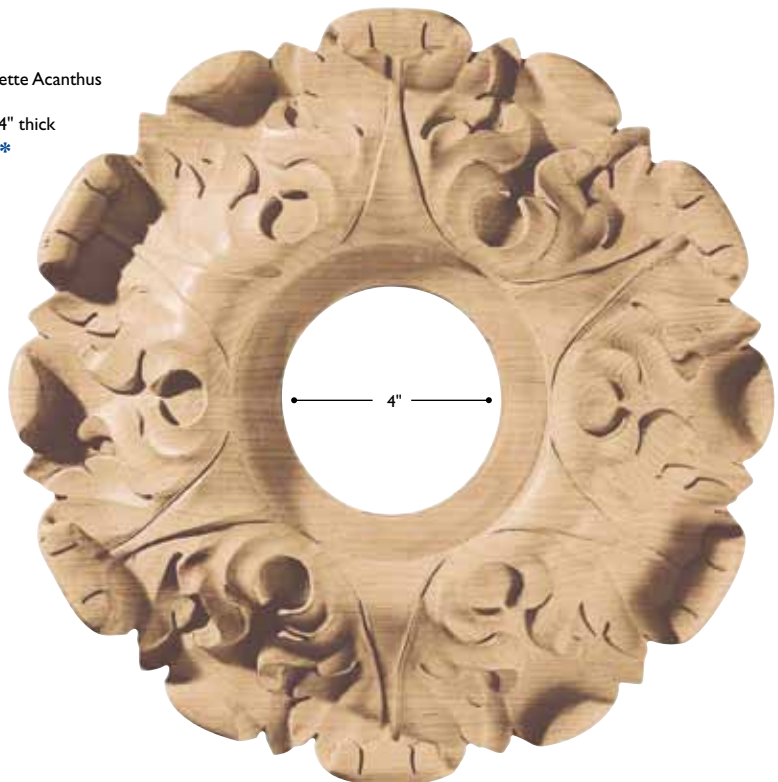

ROS-ST0 Star Mini
4" sq. x 3/8" thick

ROS-FC0 Rosette Floral
Circular Mini
2 3/4" dia. x 1/2" thick

ROS-AM4 Rosette Acanthus
Medallion Large
14 1/4" dia. x 2 3/4" thick
Vintage Item*

*Special order item. Contact customer service.