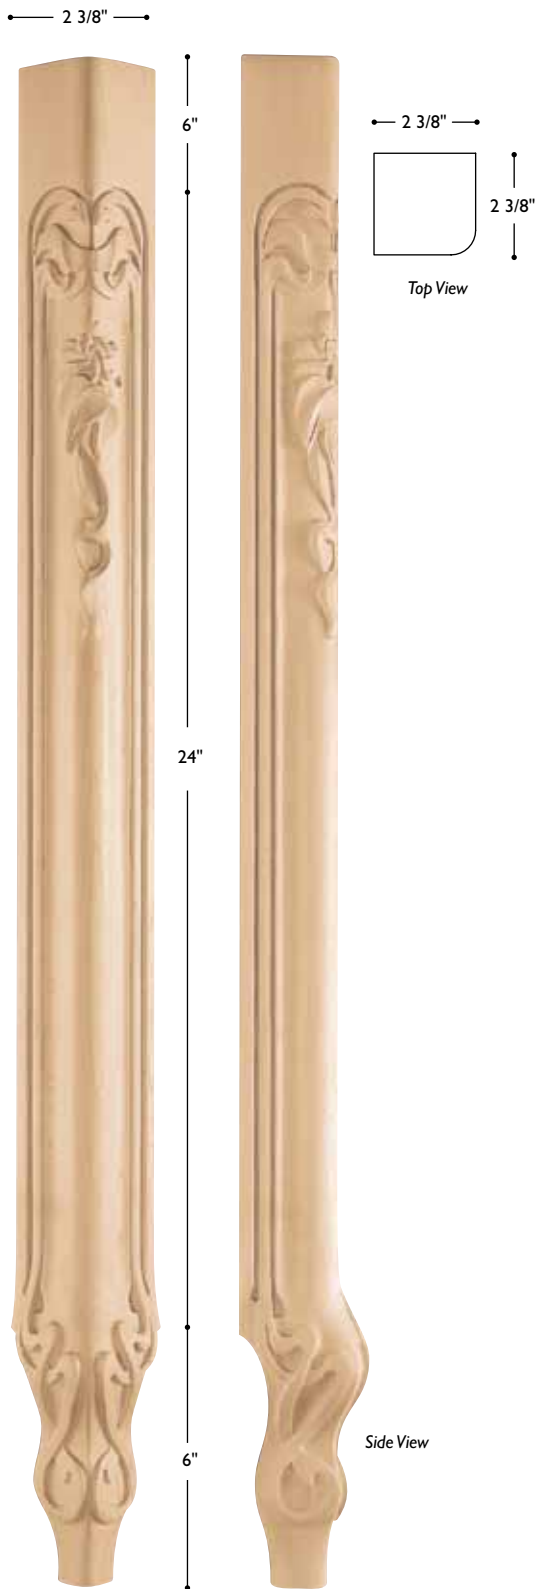

Side View

**FOT-VLI**

Foot Villa Leaf  
5 3/8" d x 5 1/2" w  
Top: 3" dia x 1 3/8" w  
Bottom: 3" dia x 1/2" w

**PST-ARN-WL-4XXX**

Post Art Nouveau with Leg Small  
36" h x 2 3/8" w x 2 3/8" d

**PST-ARN-WL-5XXX**