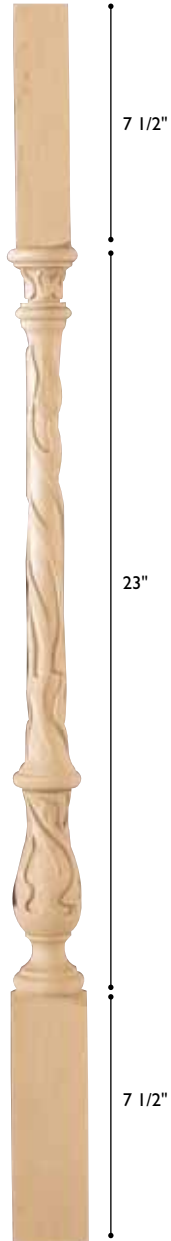

TRD-CLS-CR-5XXX
Tread End Classic Corner
Medium Corner
6" w x 6" h x 3/4" thick

BLR-ARN-XX-5XXX
Baluster Art Nouveau
Medium
38" h
Top: 1 3/4" sq.
Bottom: 2 3/8" sq.