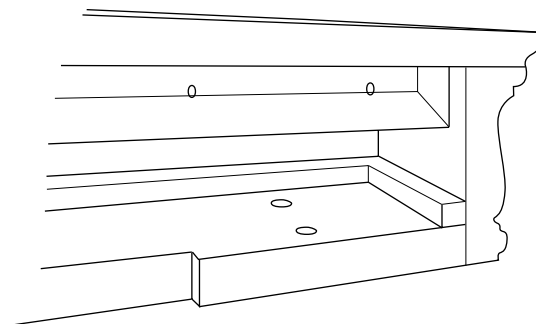

**STRAIGHT MANTEL.** Top view.

**MANTEL WITH PROJECTED ENDS.** Top view.

**FASCIA MANTEL.** Top view.

**MANTEL FILL (MTL-FIL)** shown with side extensions, **(MTL-EF4)** Section view.

Shown: Typical Butt molding crowned at a 15° angle for use as a mantel top with the required cuts. Modification by installer