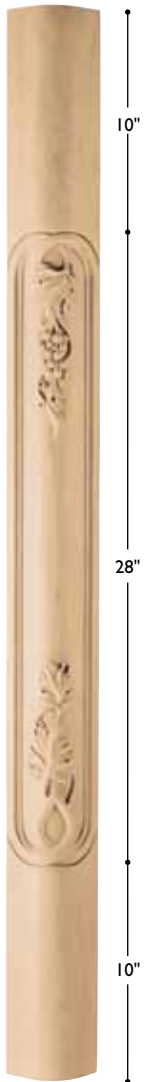

Side View

3"

3"

Top View

**PST-YF8**

Post Vineyard Front  
96" h x 3 1/2" w x 1" d  
*Vintage Item\**

**PST-YC4**

Post Vineyard Corner  
48" h x 3" w x 3" d  
*Vintage Item\**