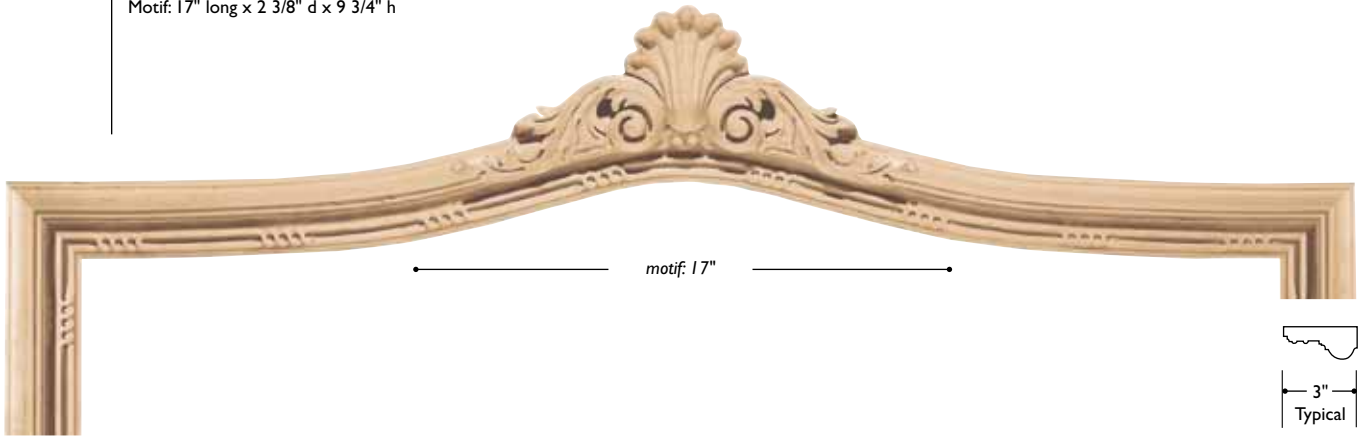

Small - 84" long

Motif: 21" long x 2 1/2" d x 7 1/2" h

**CRW-GO3** Crown Grape

Small - 84" long

Motif: 21" long x 2 1/2" d x 7 1/2" h

**CRW-OO3**

Crown Oak Leaf

Small - 84" long

Motif: 21" long x 2 1/2" d x 7 1/2" h

**CRW-SC3** Crown Shell Curved  
Small - 50" long  
Motif: 17" long x 2 3/8" d x 9 3/4" h

**CRW-SO3** Crown Shell  
Small - 84" long  
Motif: 21" long x 2 1/2" d x 7 1/2" h