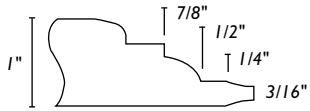

**PNL-LW3** Panel Linenfold  
Wide Large  
16 1/2" w x 25 1/4" h

PANELS & TILES

**PNL-ON2** Panel Oak Leaf  
Narrow Medium  
9 1/2" w x 18 1/4" h  
**Vintage Item\***

**PNL-OM2** Panel Oak Leaf  
Medium Medium  
11 1/2" w x 18 1/4" h  
**Vintage Item\***