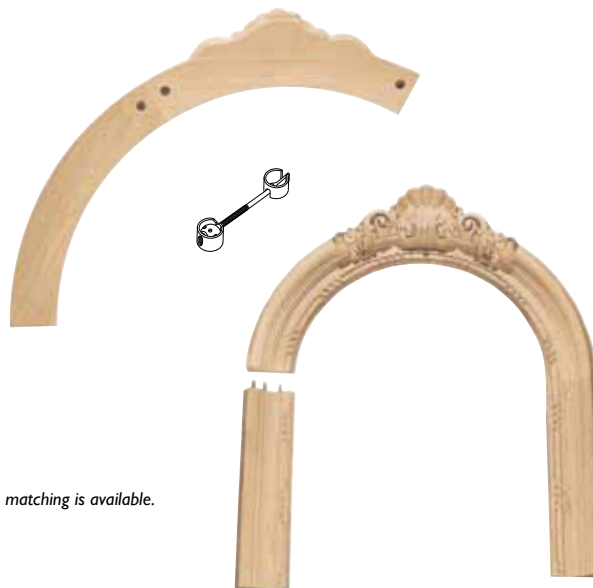

KEY-G05

Key Grape

10 1/2" w x 4 7/8" d x 9 3/4" h

Vintage Item*

Doweling or biscuit matching is available.
Must Request.

*Special order item. Contact customer service.