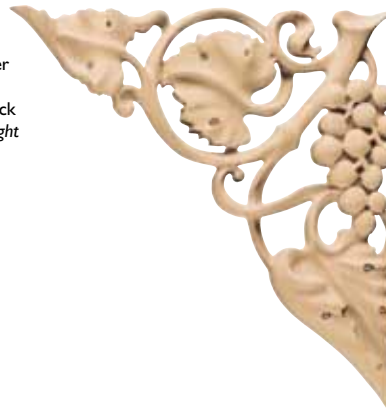

**Vintage Item\***

**ONL-YP4**

Onlay Vineyard Pendant X-Large  
2 3/4" w x 26" h x 5/8" thick

**Vintage Item\***

**ONL-YH3**

Onlay Vineyard Horizontal Large  
20" w x 4 1/2" h x 5/8" thick

**Vintage Item\***

**ONL-YO3**

Onlay Vineyard Large  
9 1/4" w x 11 3/8" h x 1 3/8" thick

**Vintage Item\***

**ONL-YO2**

Onlay Vineyard Medium  
6 1/2" w x 8" h x 1" thick

**Vintage Item\***

**ONL-YO1**

Onlay Vineyard Small  
5 1/2" w x 6 3/4" h x 7/8" thick

**Vintage Item\***

**ONL-YC2**

Onlay Vineyard Corner  
Medium Pair  
8" w x 8" h x 3/4" thick  
Sold in pairs, left and right

**Vintage Item\***

**\*Special order item. Contact customer service.**

**ONL-YM4-L**

Onlay Vineyard Medallion  
Large Left  
6 3/8" w x 20" h x 7/8" thick  
**Vintage Item\***

**ONL-YM4-R**

Onlay Vineyard Medallion  
Large Right  
6 3/8" w x 20" h x 7/8" thick  
**Vintage Item\***

**ONL-YT1**