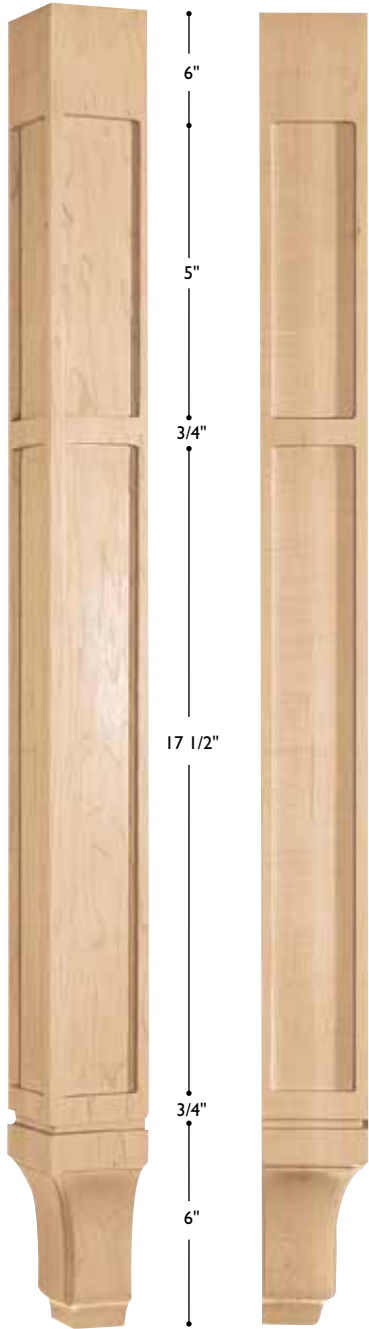

Side view

**LEG-AMA-CR-XXXX**

Leg American Arts and Crafts Corner  
 3 1/2" w x 3 1/2" d x 7" h  
 Top: 3" sq.

Side View

Top View

**PST-AAT-WL-5XXX**

Post American Arts and Crafts Traditional With Leg Medium  
3" w x 3" d x 36" h  
Carved two sides only