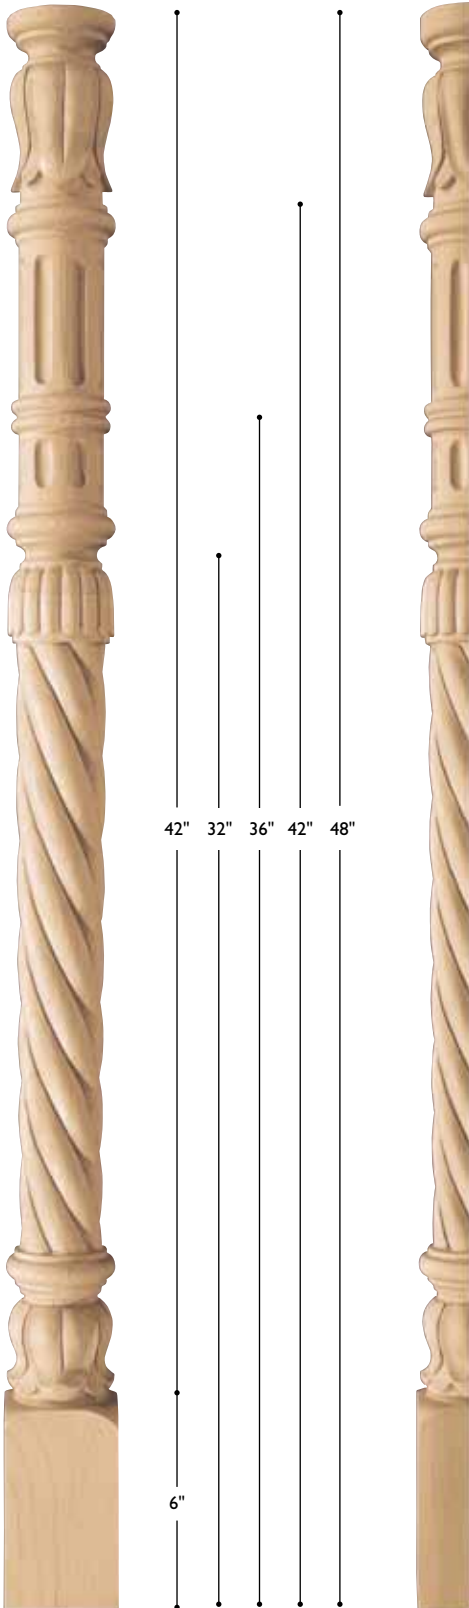

**LEG-YO3**

Leg Vineyard  
7" h x 3 7/8" w x 3 7/8" d  
*Vintage Item\**

**LEG-IO3**

Leg Imperial Corner  
7" h x 3 7/8" w x 3 7/8" d

Side View

*\*Special order item. Contact customer service.*

**PST-GR4**

Post Georgian Round  
48" h x 3 1/2" w x 3 1/2" d