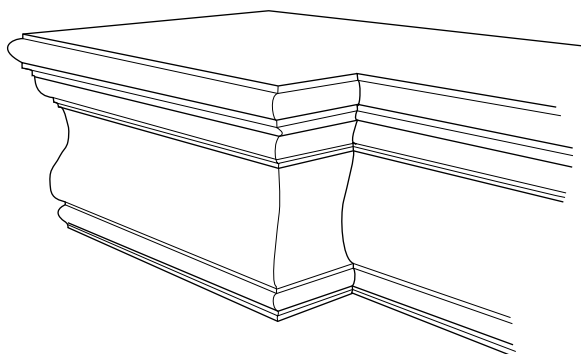

Projected end construction. Frontal 3/4 view.