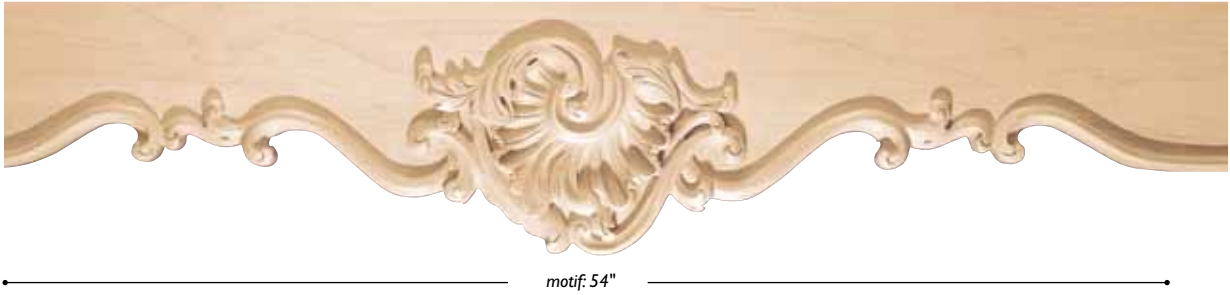

Arch Fascia 85" long

Motif: 67 3/4" l x 10 3/4" h x 1 1/4" thick

motif: 67 3/4"

**MTL-AMA-AE-7X04** Mantel American Arts and Crafts

Arch Extension 4' long

48" l x 10 3/4" h x 1 1/4" thick

**MTL-VE7** Mantel Villa Escallop 85" long  
Motif: 54" l x 13"h x 2 1/2" thick at center  
Thickness at ends: 1 1/2"