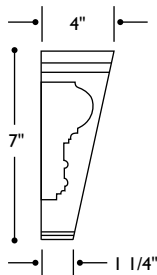

5"

**PLI-PB5** Plinth Block  
5 1/4" w x 1 1/2" d x 10 1/2" h  
2 5/8" at deepest point

**MLD-LC5**  
See pg. 02.8

**ARX-OL3** Arch Oval Link  
37" (id) 43" (od) x 1 1/2" h

3"

**ARX-PL3** Arch Plain Link  
37" (id) 43" (od) x 2 1/8" h

3"

**ARX-PL2** Arch Plain Link  
25" (id) 31" (od) x 1 1/4" h  
Shown with KEY-SO3  
Sold Separately

3"

**MLD-LC3**  
See pg. 02.6

**PLI-PB3** Plinth Block  
3 1/4" w x 1 1/2" x 8 1/2" h

**MLD-LB3** Molding Link Base  
8" w x 1 1/4" thick (6" repeat)

ARCHES & KEYS  
CROWNS

**KEY-CB3**

Key Classic Butt Small

Top: 4 3/4" w  
Sides: 1 3/4" d  
Bottom: 2 5/8" w  
Sides: 1 3/16" d

**MLD-LC3**

See pg. 02.6

**KEY-SO3**

Key Shell Small

6 1/2" w x 2 3/4" d x 5 3/4" h

**ARX-PL2**

Sold separately  
See pg. 02.2  
Cut and fit by Installer

**KEY-CB5**

Key Classic Butt Medium

Top: 6 5/8" w  
Sides: 3 3/8" d  
Bottom: 3 3/4" w  
Sides: 1" d

**MLD-LC5**