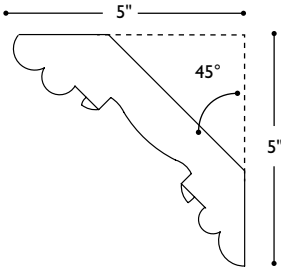

MLD-AC7 Molding Acanthus Cove
7" w x 1 3/4" thick (4" repeat)
Vintage Item*