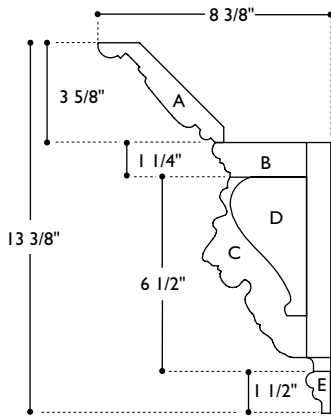

**MLD-CA9** Molding Chain Ausley  
9 1/4"w x 1 3/8" thick (12" repeat)

**MLD-BR9** Molding Barbro  
9"w x 1 3/8" thick (6" repeat)

Sold Individually. Not Assembled.

- a. **MLD-AC6** Molding Acanthus Crown
- b. **MLD-PT3** Molding Plain Trim
- c. **MLD-AD3** Molding Acanthus Dentil
- d. **MLD-BO2** Molding Ball & Bead (12" repeat)