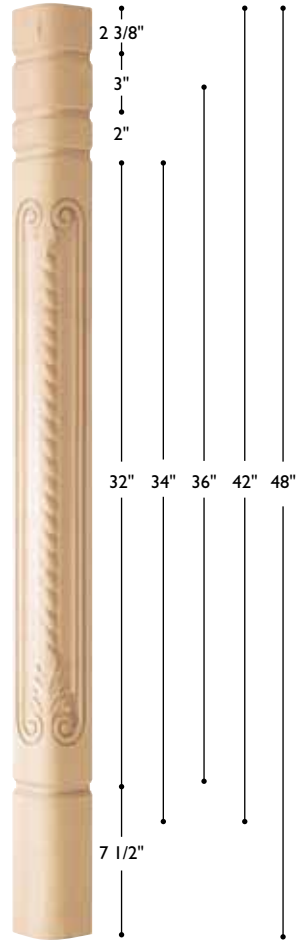

PST-GC4

Post Georgian Corner
48" h x 3" w x 3" d

Vintage Item*