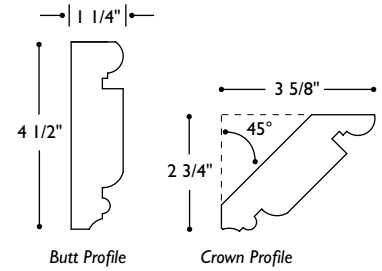

**MLD-AB4** Molding Acanthus Butt  
4 1/2" w x 1 1/4" thick (6" repeat)

**MLD-AC4** Molding Acanthus Crown  
Sold in 8' and 12' lengths  
Alder and walnut available in 8' lengths only

**MLD-AB6** Molding Acanthus Butt  
5 3/4" w x 1 1/4" thick (6" repeat)