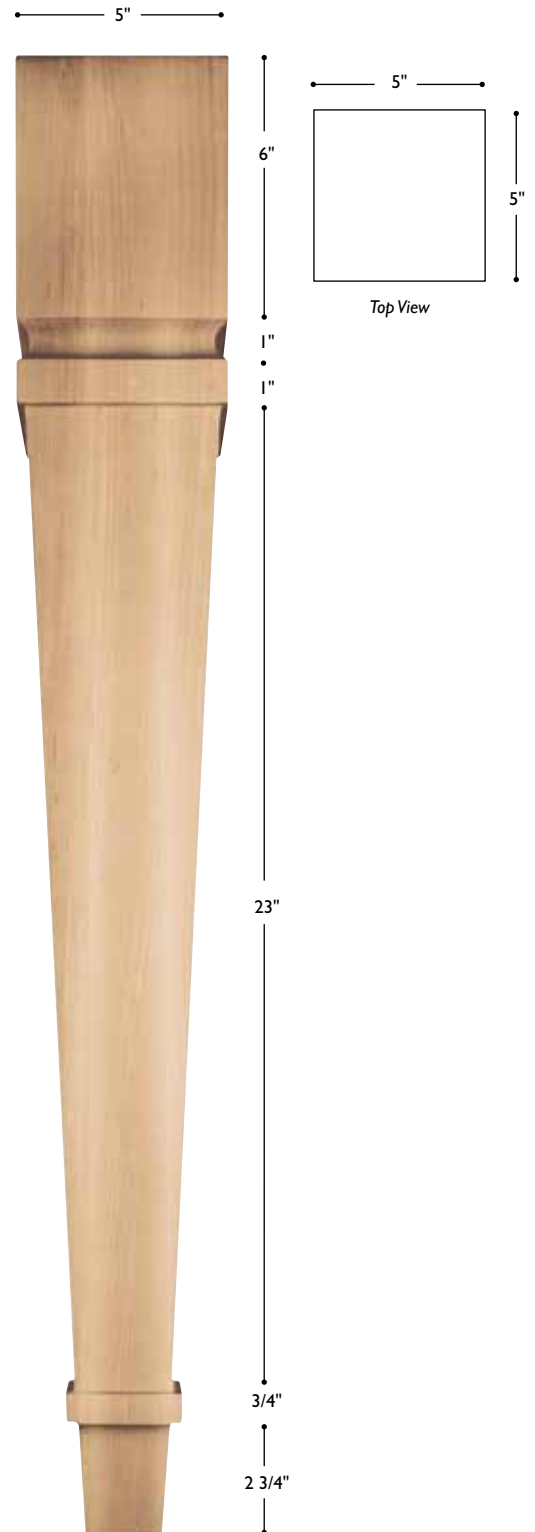

PST-ST5

Post Taper 4 Side
34 1/2" h x 5" w x 5" d
Also available in 40 1/2" h

Vintage Item*