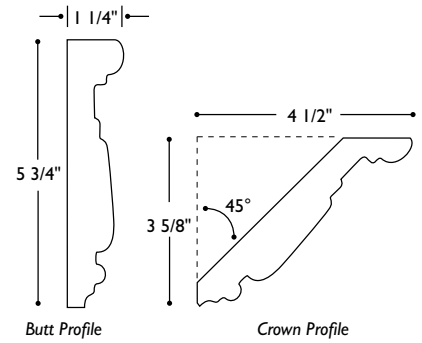

**MLDC-AV6** Molding Avenue Crown  
8' long

*\*Special order item. Contact customer service.*

**MLDB-DEV-6** Molding Devon Butt 8' long  
5 3/4" w x 1 1/4" thick (6" repeat)

**MLDC-DEV-6** Molding Devon Crown  
8' long