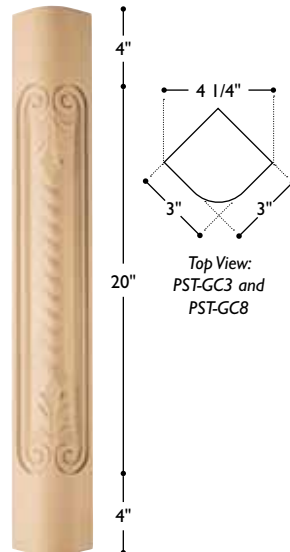

PST-GC3

Post Georgian Corner
28" h x 3" w x 3" d

Vintage Item*

*Special order item. Contact customer service.