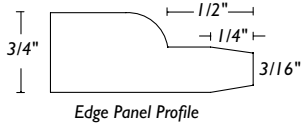

**ONL-ARN-MD-6XXX**  
Onlay Art Nouveau Medallion Large  
6 1/8" w x 15" h x 7/8" thick

**PNL-AN2** Panel Acanthus  
Narrow Medium  
9 1/2" w x 18 1/4" h x  
3/4" thick

**PNL-AM2** Panel Acanthus  
Medium Medium  
11 1/2" w x 18 1/4" h x  
3/4" thick