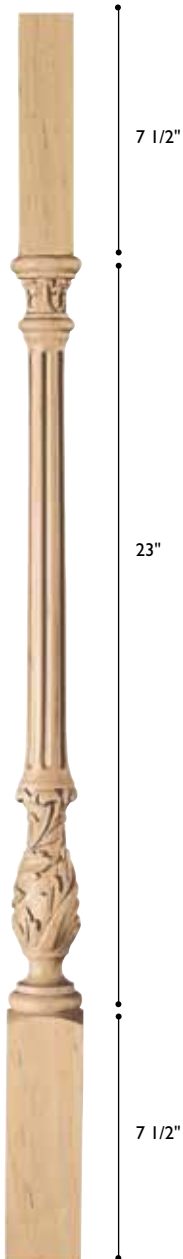

BLR-AF2 Baluster Acanthus
Fluted Medium
38" h
Top: 1 3/4"
Bottom: 2 3/8" sq.