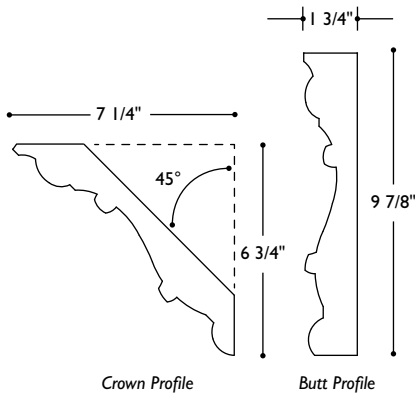

**MLD-YB6**  
Molding Vineyard Butt 8' long  
5 3/4" w x 1 3/4" thick (24" repeat)

**MLD-YC6**  
Molding Vineyard Crown 8' long

**MLD-YB9**  
Molding Vineyard Butt 8' long  
9 7/8" w x 1 3/4" thick (24" repeat)