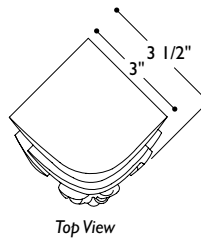

**LEG-YO3**

Leg Vineyard  
7" h x 3 7/8" w x 3 7/8" d  
*Vintage Item\**

**LEG-IO3**

Leg Imperial Corner  
7" h x 3 7/8" w x 3 7/8" d

Side View

*\*Special order item. Contact customer service.*

**PST-GR4**

Post Georgian Round  
48" h x 3 1/2" w x 3 1/2" d