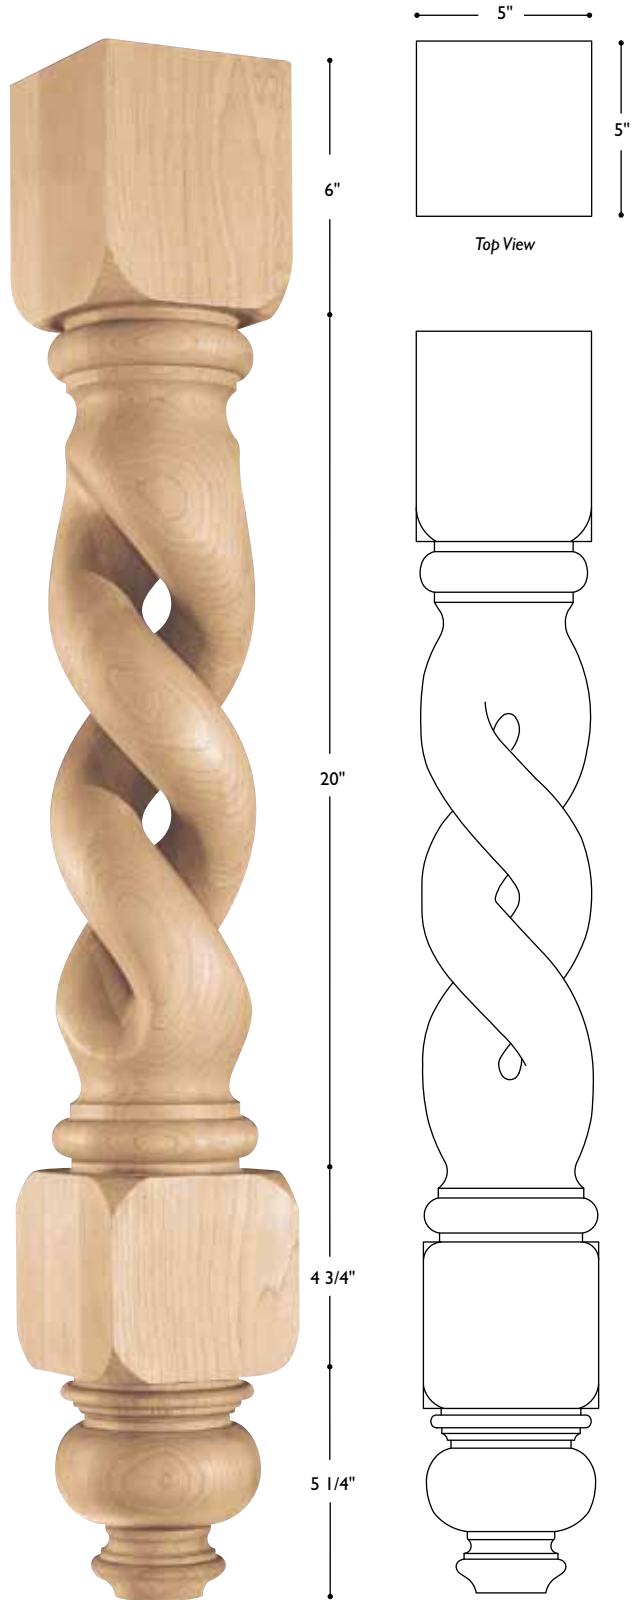

**PST-PLN-TW-XX34**

Post Plain Twist  
34 1/2" h x 6" dia

**Vintage Item\***

**PST-BRD-RD-XX34**

Post Braided Round  
34 1/2" h x 6" dia

**Vintage Item\***

**PST-WO6**

Post West Indies  
34 1/2" h x 6" x 6" overall

Top block: 6 1/8" h x 6" sq

**Vintage Item\***

6 1/8"

28 3/8"

*\*Special order item. Contact customer service.*

**PST-MAB-TW-4XXX**  
Post Monarch Bay Twist Small  
36" h x 3 1/2" w x 3 1/2" d

**PST-MAB-TW-5XXX**  
Post Monarch Bay Twist Medium  
36" h x 5" w x 5" d