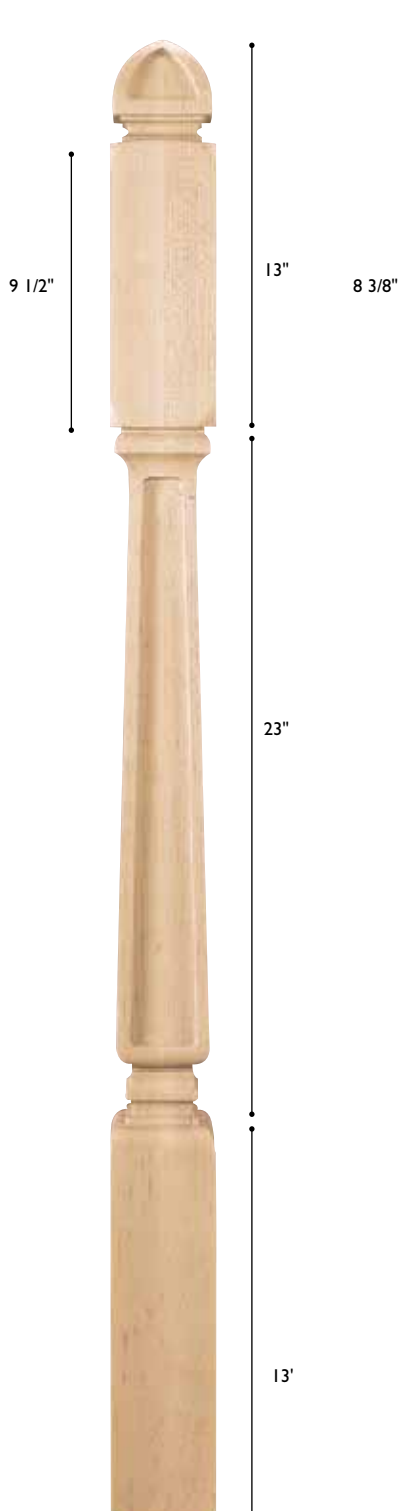

Special Order Pin Tops  
See page 11.1

**BLR-AMA-XX-5XXX**  
Baluster American Arts and Crafts Medium  
38" h  
Top: 1 3/4" sq.  
Bottom: 2 3/8" sq.

**BLR-AMA-XX-6XXX**  
Baluster American Arts and Crafts Large  
38" h  
Top: 2 3/4" sq.  
Bottom: 3 1/2" sq.