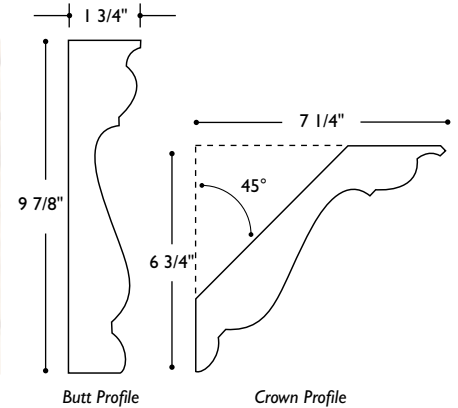

MLD-FB9 Molding Floral Butt
9 7/8" w x 1 3/4" thick (18" repeat)

MLD-FC9 Molding Floral Crown
Sold in 8' and 12' lengths
Alder and walnut available in 8' lengths only