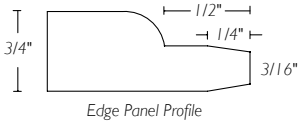

PANELS & TILES

*\*Special order item. Contact customer service.*

**PNL-YN2** Panel Vineyard  
Narrow Medium  
9 1/2" w x 18 1/4" h x 3/4" thick  
**Vintage Item\***

**PNL-YM2** Panel Vineyard  
Medium Medium  
11 1/2" w x 18 1/4" h x 3/4" thick  
**Vintage Item\***