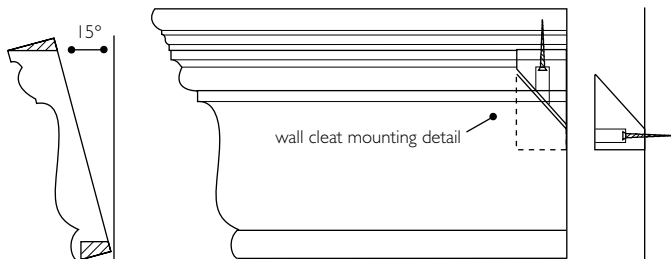

**STRAIGHT MANTEL.** Top view.

**MANTEL WITH PROJECTED ENDS.** Top view.

**FASCIA MANTEL.** Top view.

**MANTEL FILL (MTL-FIL)** shown with side extensions, **(MTL-EF4)** Section view.

Shown: Typical Butt molding crowned at a 15° angle for use as a mantel top with the required cuts. Modification by installer