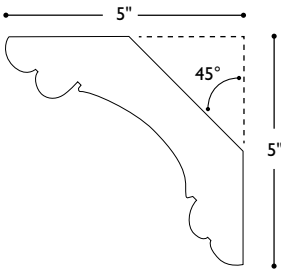

MLD-GC7 Molding Guilloche Cove
7" w (1 1/2" repeat)