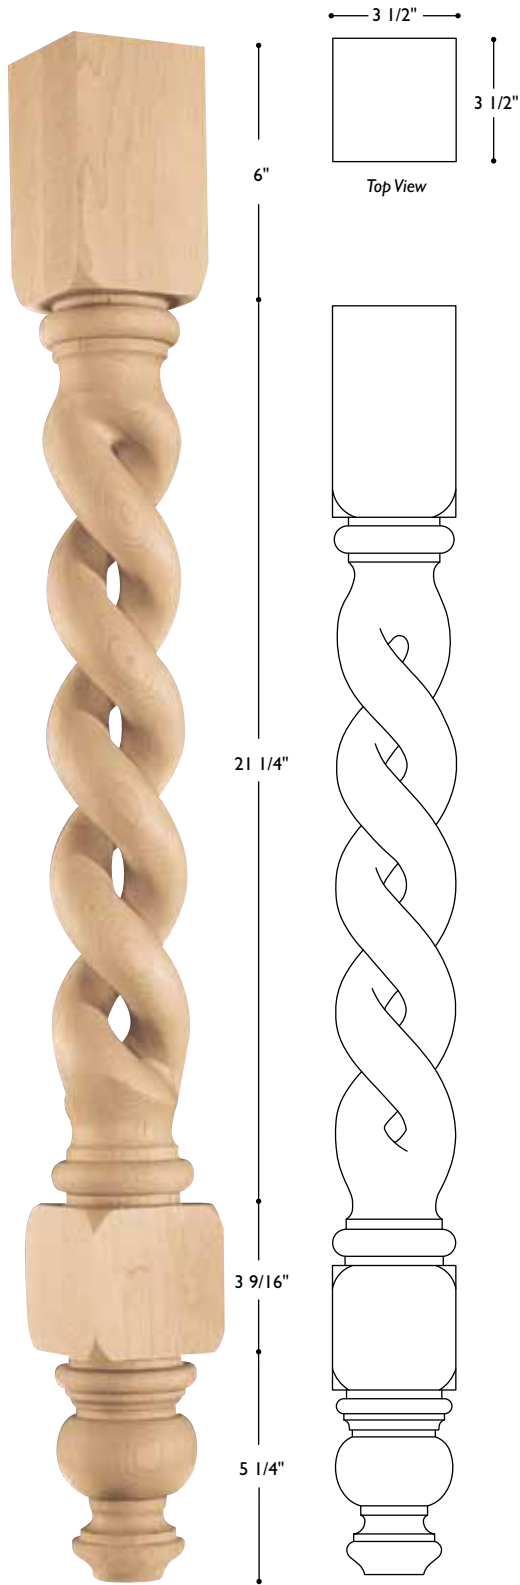

**PST-PLN-TW-XX34**

Post Plain Twist  
34 1/2" h x 6" dia

**Vintage Item\***

**PST-BRD-RD-XX34**

Post Braided Round  
34 1/2" h x 6" dia

**Vintage Item\***

**PST-WO6**

Post West Indies  
34 1/2" h x 6" x 6" overall

Top block: 6 1/8" h x 6" sq

**Vintage Item\***

6 1/8"

28 3/8"

*\*Special order item. Contact customer service.*

**PST-MAB-TW-4XXX**  
Post Monarch Bay Twist Small  
36" h x 3 1/2" w x 3 1/2" d

**PST-MAB-TW-5XXX**  
Post Monarch Bay Twist Medium  
36" h x 5" w x 5" d