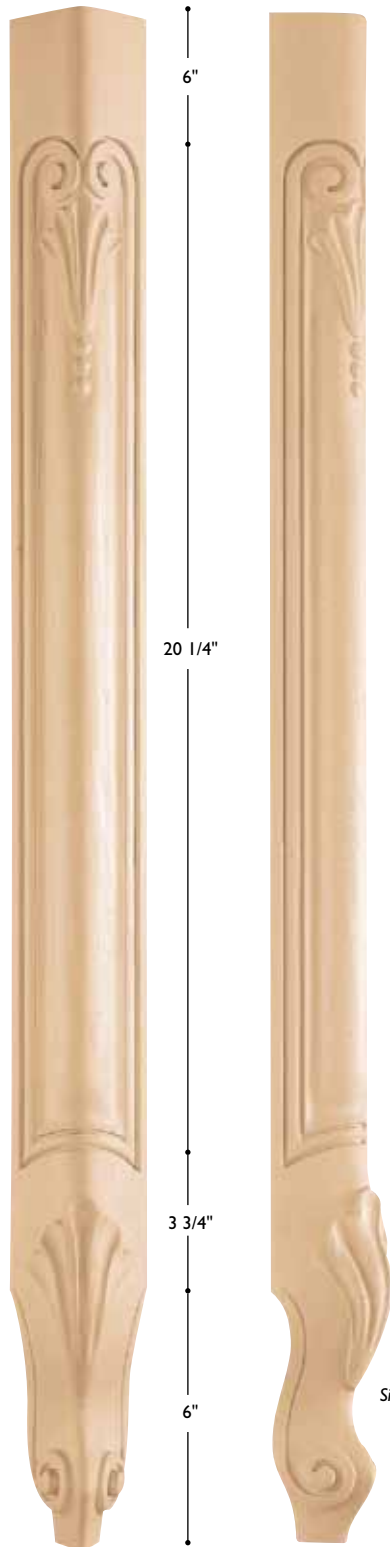

Post Georgian Corner  
28" h x 3" w x 3" d

*Vintage Item\**

*\*Special order item. Contact customer service.*

**PST-SP2**

Shell End Post with Leg  
36" h x 2 3/8" w x 2 3/8" d

**Vintage Item\***

2 3/8"

6"  
20 1/4"  
3 3/4"  
6"