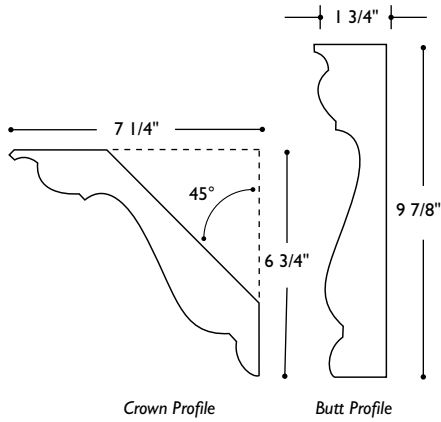

MLD-GB9 Molding Grape Butt
9 7/8" w x 1 3/4" thick (18" repeat)
Vintage Item*

MLD-GC9 Molding Grape Crown
Sold in 8' and 12' lengths
Alder and walnut available in 8' lengths only
Vintage Item*