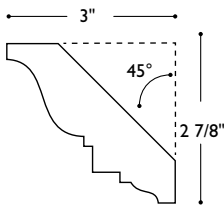

MLD-DC3 Molding Dentil Crown
3" w x 2 7/8" h x 1 1/4" thick