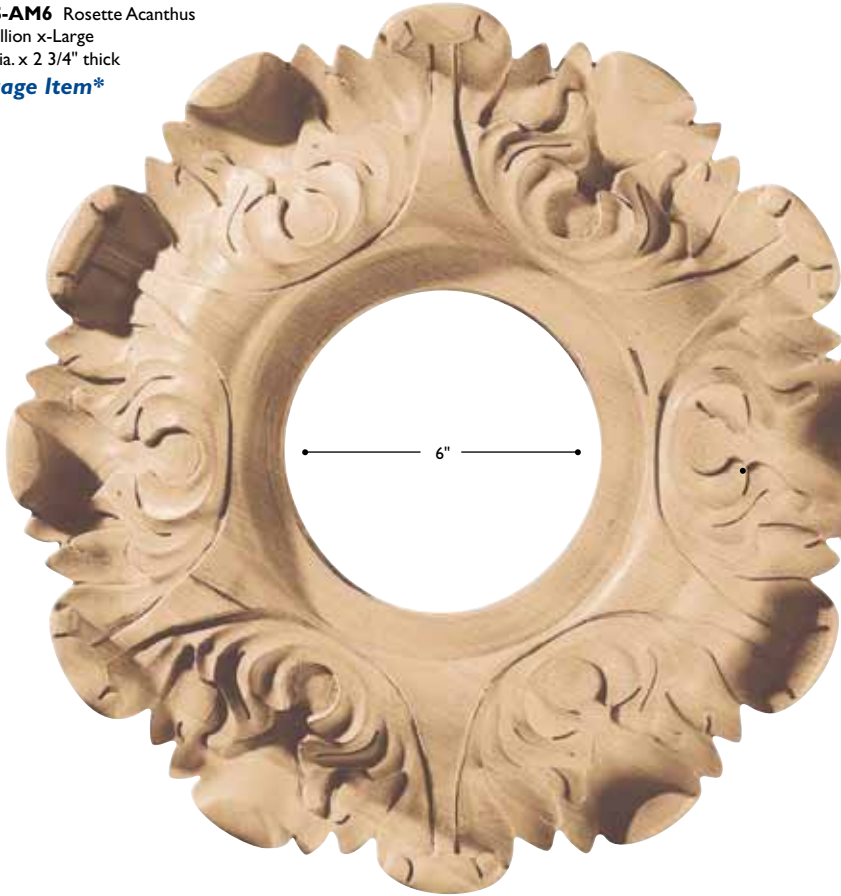

**ROS-ASI** Rosette Acanthus  
Square Small  
5" sq. x 3/4" thick

**ROS-AS2** Rosette Acanthus  
Square Medium  
7" sq. x 1" thick

**ROS-AS3** Rosette Acanthus  
Square Large  
11" sq. x 1 1/2" thick

**ROS-AC1** Rosette Acanthus  
Circular Small  
4 1/4" dia. x 3/4" thick

**ROS-AC2** Rosette Acanthus  
Circular Medium  
7" dia. x 1" thick

**ROS-AC3** Rosette Acanthus  
Circular Large  
11" dia. x 1 1/2" thick

**ROS-AO3** Rosette Acanthus  
Oval large  
8 1/2" w x 12 3/4" h x 1 1/2" thick

**ROS-AO2** Rosette Acanthus  
Oval Medium  
5 1/2" w x 8 1/2" h x 1" thick

**ROS-AO1** Rosette Acanthus  
Oval Small  
3 1/2" w x 5" h x 3/4" thick

**ROS-AM6** Rosette Acanthus  
Medallion x-Large  
17" dia. x 2 3/4" thick  
*Vintage Item\**