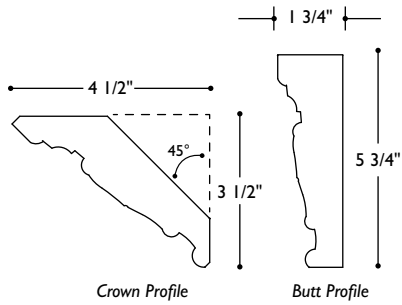

**MLD-YB6**  
Molding Vineyard Butt 8' long  
5 3/4" w x 1 3/4" thick (24" repeat)

**MLD-YC6**  
Molding Vineyard Crown 8' long

**MLD-YB9**  
Molding Vineyard Butt 8' long  
9 7/8" w x 1 3/4" thick (24" repeat)