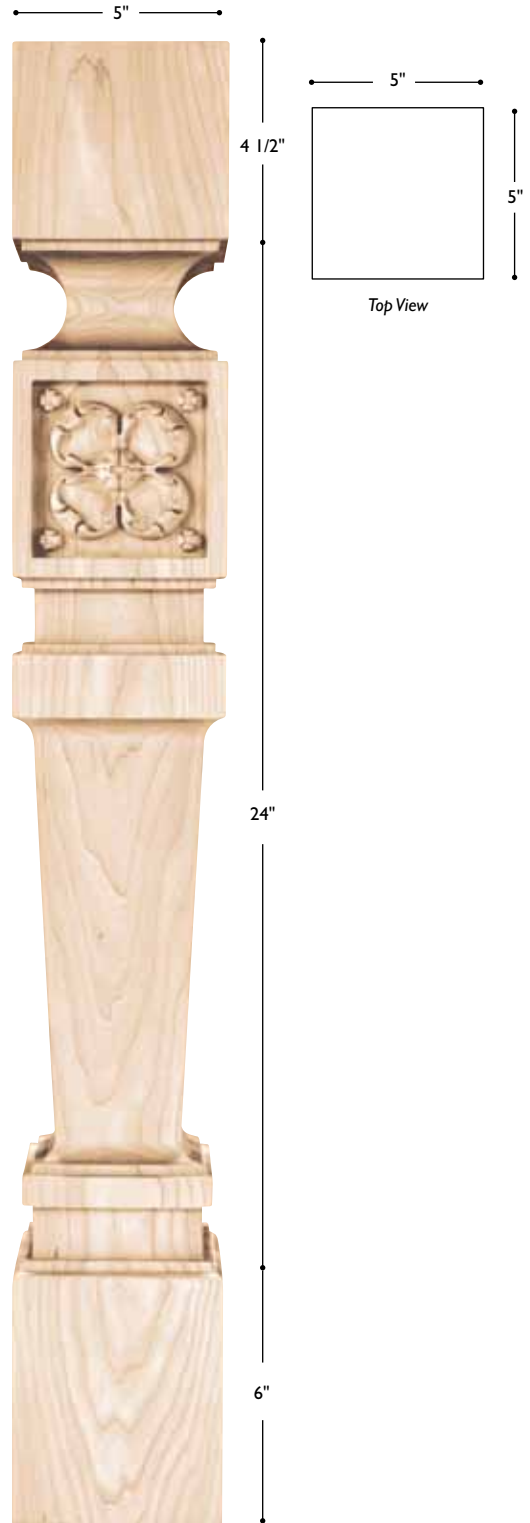

HEARST
CASTLE
COLLECTION®