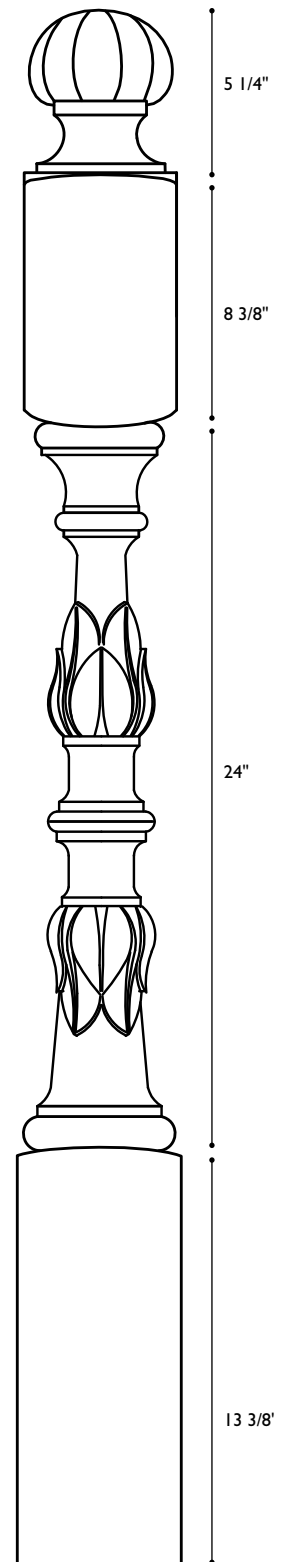

Special Order Pin Tops
See page 11.1

HEARST
CASTLE
COLLECTION

HEARST
CASTLE
COLLECTION

HEARST
CASTLE
COLLECTION

HEARST
CASTLE
COLLECTION