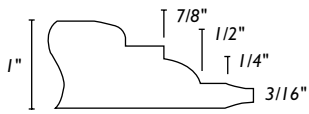

Edge Panel Profile

PNL-LN3 Panel Linenfold
Narrow Large
9 1/2" w x 25 1/4" h

PNL-LM3 Panel Linenfold
Medium Large
11 1/2" w x 25 1/4" h

PNL-LW3 Panel Linenfold
Wide Large
16 1/2" w x 25 1/4" h