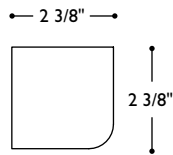

**LEG-AO3**  
Leg Acanthus Corner  
7" h x 3 7/8" w x 3 7/8" d

Top View

Side View

**PST-GP2**

Grape End Post with Leg  
36" h x 2 3/8" w x 2 3/8" d

**Vintage Item\***

2 3/8"

6"  
20 1/4"  
3 3/4"  
6"