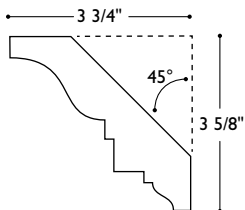

MLD-DC4 Molding Dentil Crown
3 3/4" w x 3 5/8" h x 1 1/4" thick

*Special order item. Contact customer service.