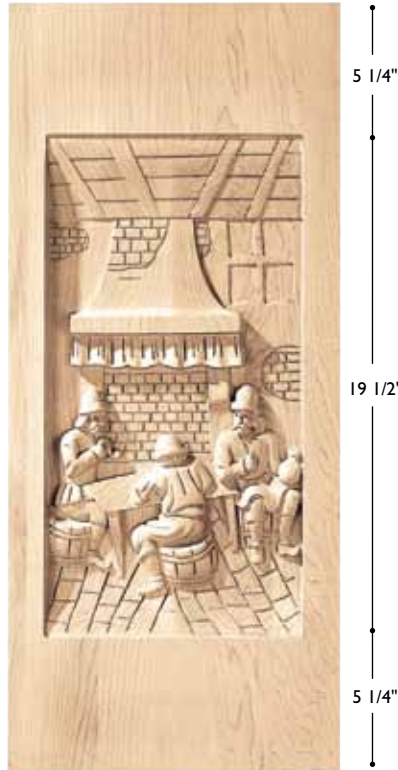

PNL-PS1

Panel Party Story
13" w x 30" h x 1 1/4" thick
Carving area: 10 1/4" w x 19 1/2" h