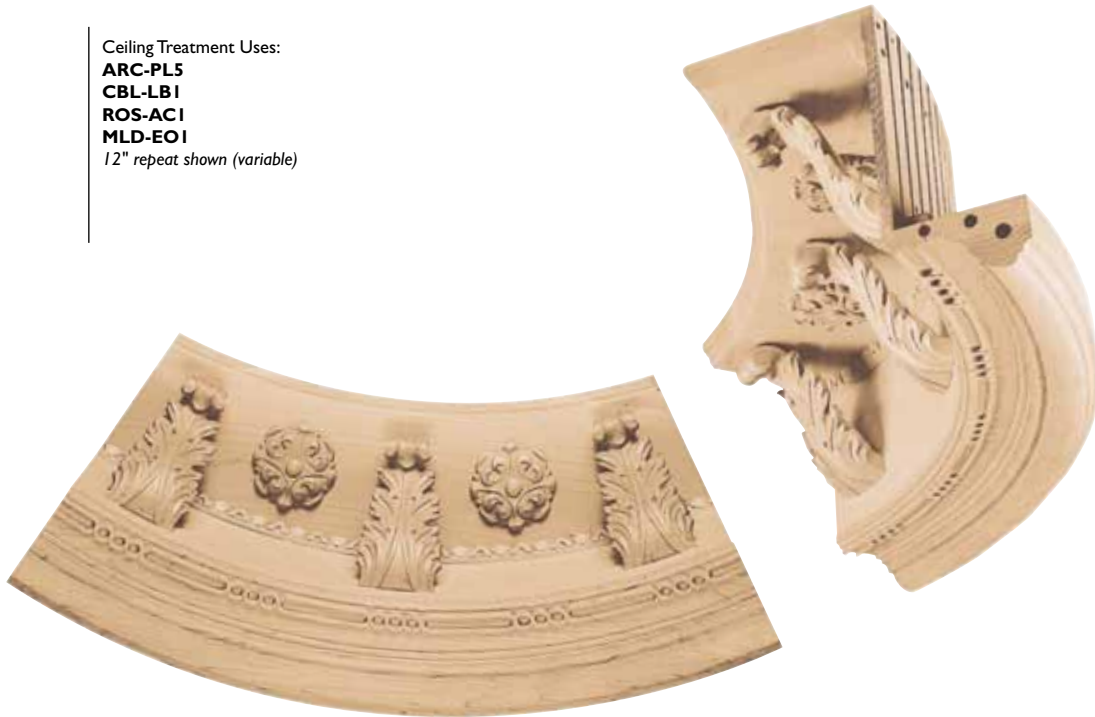

**ROSS-AZA-4**  
Rosette Azalea  
Square Small  
5"sq. x 3/4" thick

HEARST  
CASTLE  
COLLECTION

**Sold as individual components — not assembled.**

Ceiling Treatment Uses:  
**ARC-PL5**  
**CBL-LB1**  
**ROS-AC1**  
**MLD-EO1**  
*12" repeat shown (variable)*