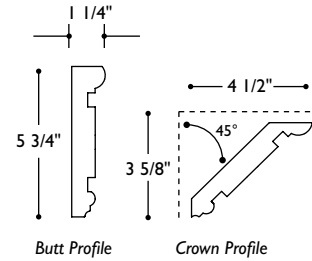

MLD-AMA-XX-5X08
Molding American Arts and Crafts 8' long
5 3/8" w x 1" thick (12" repeat)