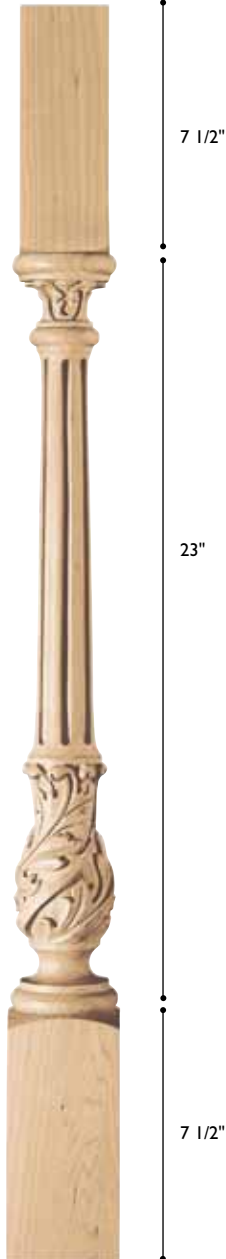

BLR-AF3 Baluster Acanthus
Fluted Large
38" h
Top: 2 3/4"
Bottom: 3 1/2" sq.